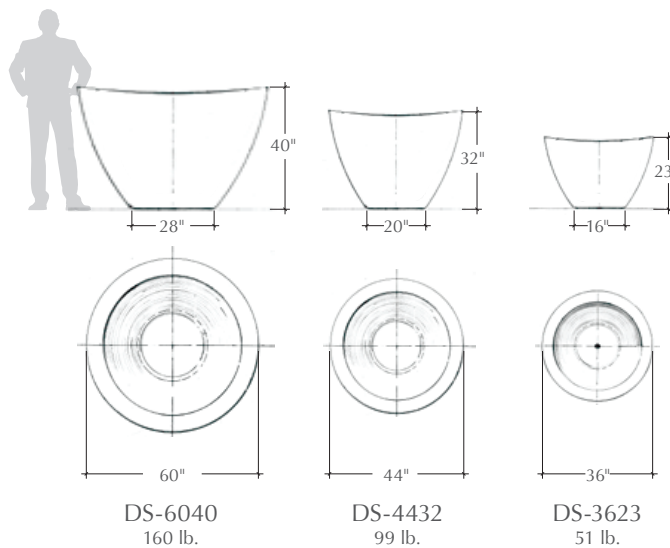

Online Resources

- 21 Colors
- Full list of options
- Downloadable documentation

All weights are approximate

In 2004©, Larry Kornegay designed the Dune Series